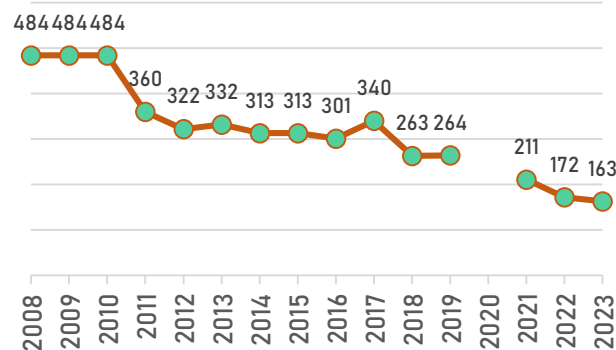

Annual Average Mass Count (2008-2023)

*Please note there was no mass count in 2020 due to COVID