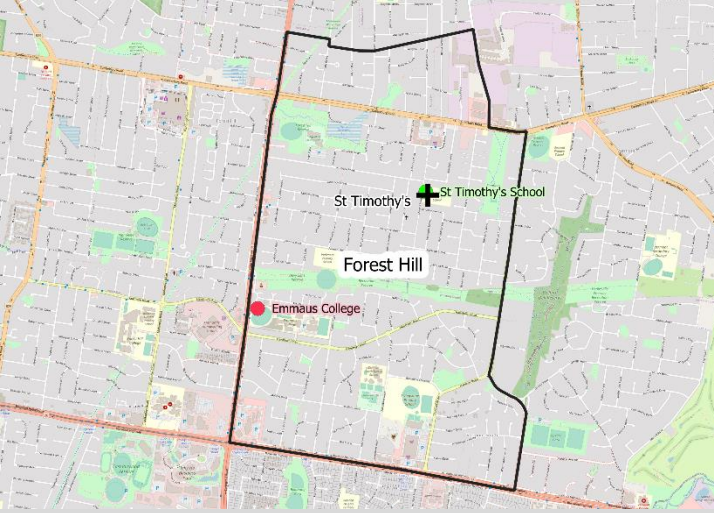

# St Timothy's

LOCATION: FOREST HILL

ESTABLISHED: 1968

REGION: EASTERN

DEANERY: WHITEHORSE

PASTORAL CARE OF CATHOLIC  
ARCHDIOCESE MELBOURNE

Website: <https://sttimothys.org.au/>

Email: [foresthill@cam.org.au](mailto:foresthill@cam.org.au)

### PARISH FACILITIES

Facility	Name	Address
Church	St Timothy's	17-23 Stevens Rd, Vermont 3133