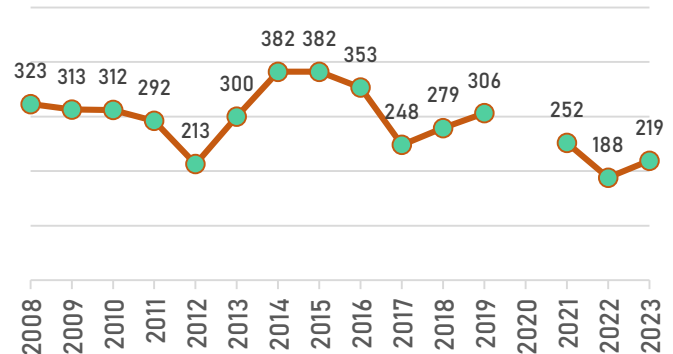

Annual Average Mass Count (2008-2023)

*Please note there was no mass count in 2020 due to COVID