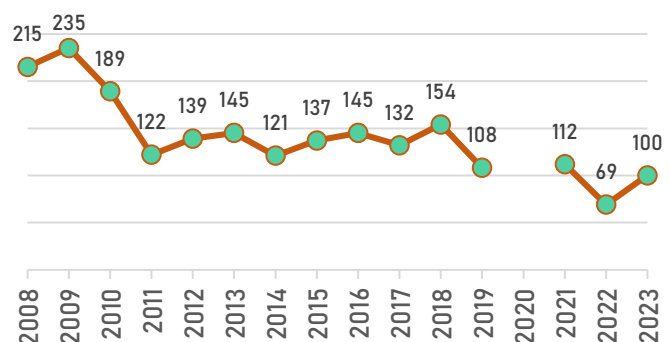

Annual Average Mass Count (2008-2023)

*Please note there was no mass count in 2020 due to COVID